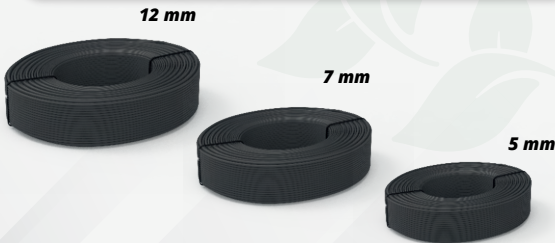

Spaghetti Pipe

Code	Size	Packaging
IR-407-5	5 mm	250 mt
IR-407-7	7 mm	200 mt
IR-407-12	12 mm	200 mt