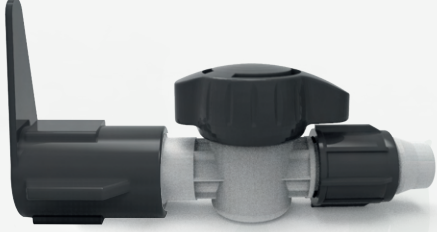

Mini Valve Male & Barbed Start

Code

Features

Packaging-Box

IR-KCDMV-1/216	½" X 16mm	240
IR-KCDMV-3/416	¾" X 16mm	225

irritime

MINI VALVES

Mini Valve Male Layflat & Locked

Code	Features	Packaging-Box
IR-LSDMV-1/217	½" X 17mm	200
IR-LSDMV-1/222	½" X 22mm	180
IR-LSDMV-1/225	½" X 25mm	90
IR-LSDMV-3/417	¾" X 17mm	200
IR-LSDMV-3/422	¾" X 22mm	180
IR-LSDMV-3/425	¾" X 25mm	90

Mini Valve Male Layflat & Barbed