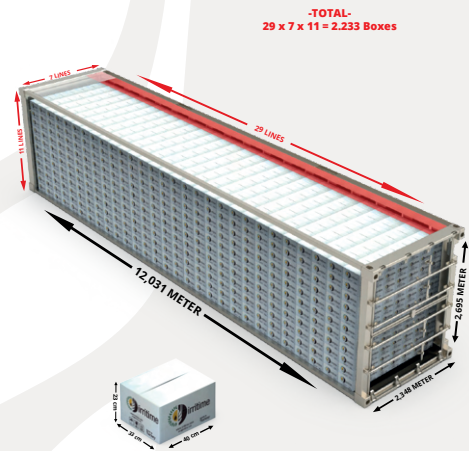

40" HIGH CUBE CONTAINER