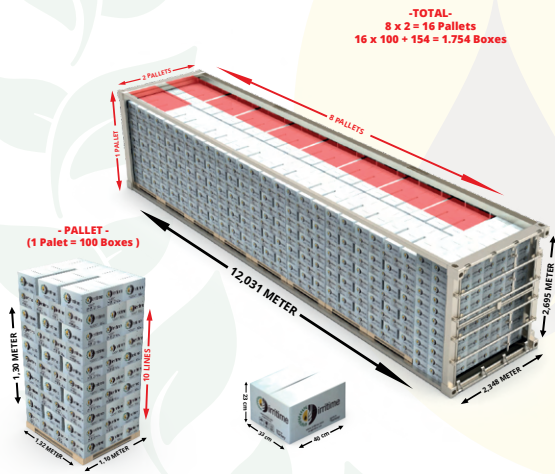

## BOX LOADING PROGRAM

### WITH PALLET

### 20" DC CONTAINER

### 40" HIGH CUBE CONTAINER