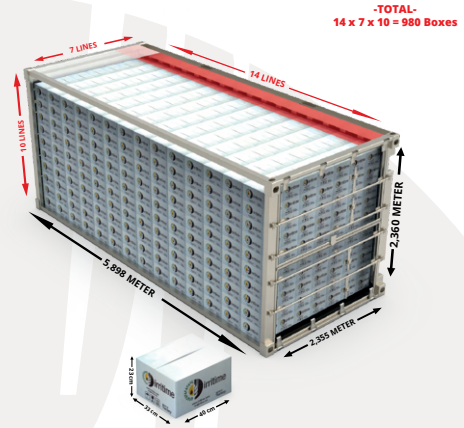

BOX LOADING PROGRAM

WITH PALLET

20" DC CONTAINER

WITHOUT PALLET