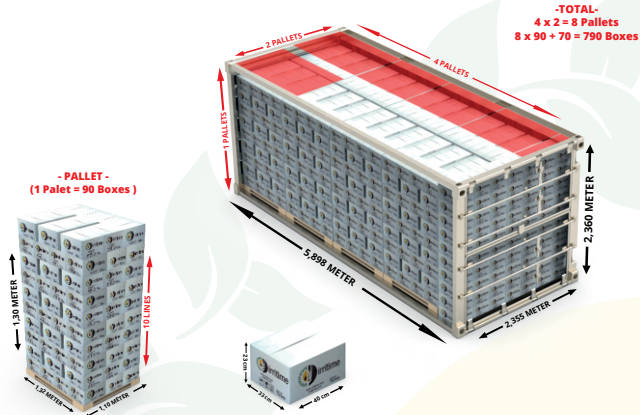

## BOX LOADING PROGRAM

### WITH PALLET

### 20" DC CONTAINER

### 40" HIGH CUBE CONTAINER