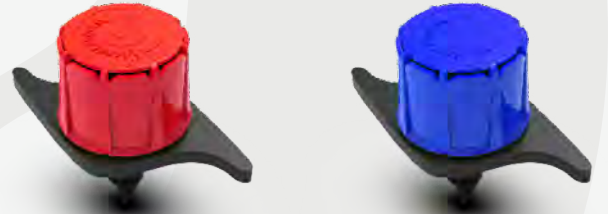

irritime

ONLINE DRIPPERS

HAT - 70

Code	ONLINE DRIPPER	Packaging-Box
HAT-70	0-70 lph	4.200

There are different color options.

APPLICATIONS;

- Orchards, fruit crops, vegetables, nurseries & flowers.

Specifications;

- Openable Dripper ; Easy to clean by users.
- UV Resistant.
- Manufactured from virgin plastic for stable performance and longer life.
- Adjustable flow rate 0-70 Lt/h
- Easy to install even on the hardest surfaces without the use of drill with special design.
- The number of drippers can easily be increased to meet a sufficient amount of water for your plant.

Specifications;

- There are 8 water outlet holes on the cover of the dripper.
- There are 18 clicks (Flow Rate Adjustment Section) on the dripper body.
- In order for the cover of the dripper to work safely without dislodging, it must be turned a maximum of 2.5 turns.
- One full turn of the dripper is 12 clicks.

irritime

ONLINE DRIPPERS

HAT - 100

Code	ONLINE DRIPPER	Packaging-Box
HAT-100	0-100 lph	1.500

APPLICATIONS;

- Orchards, fruit crops, vegetables, nurseries & flowers.

Specifications;

- Openable Dripper ; Easy to clean by users.
- UV Resistant.
- Manufactured from virgin plastic for stable performance and longer life.
- Adjustable flow rate 0-100 Lt/h
- The number of drippers can easily be increased to meet a sufficient amount of water for your plant.