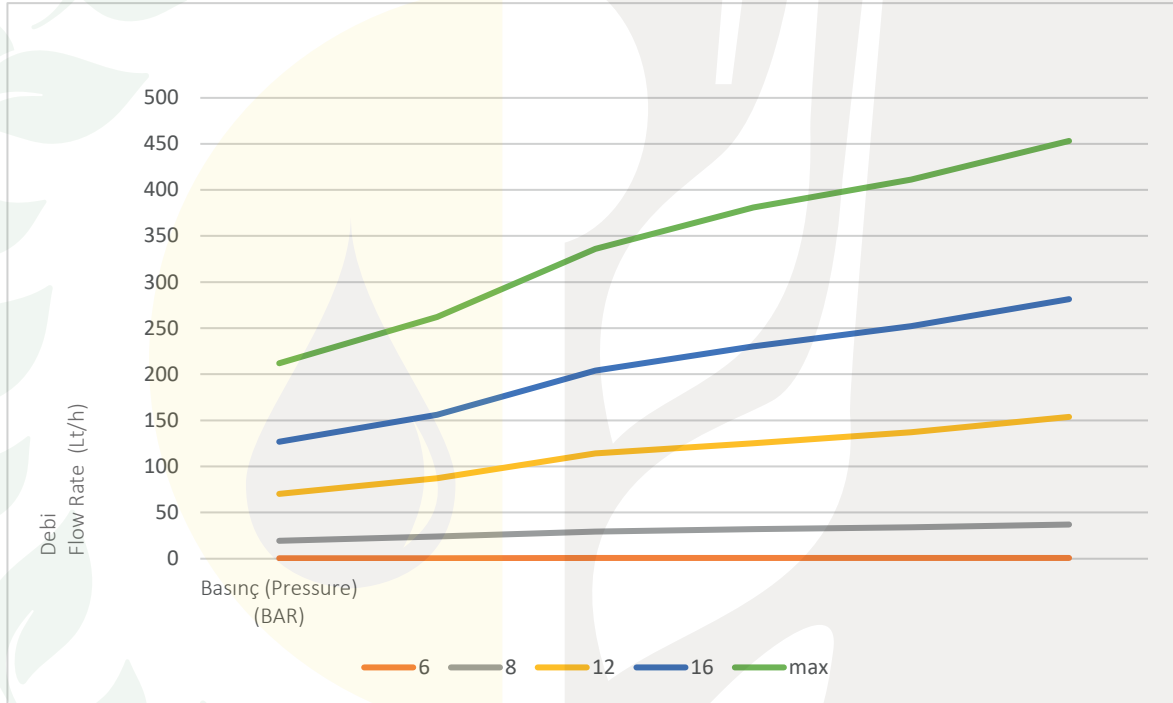

irritime

ONLINE DRIPPERS

HAT - 70

Code	ONLINE DRIPPER	Packaging-Box
HAT-70	0-70 lph	4.200

There are different color options.

APPLICATIONS;

- Orchards, fruit crops, vegetables, nurseries & flowers.

Specifications;

- Openable Dripper ; Easy to clean by users.
- UV Resistant.
- Manufactured from virgin plastic for stable performance and longer life.
- Adjustable flow rate 0-70 Lt/h
- Easy to install even on the hardest surfaces without the use of drill with special design.
- The number of drippers can easily be increased to meet a sufficient amount of water for your plant.

Debi (Flow Rate) Lt/h						
Klik Sayısı Clicks	Basınç (Pressure) (BAR)					
	0,5	1	1,5	2	2,5	3
6	0,4	0,5	0,6	0,6	0,7	0,8
8	18,9	23,4	28,7	31,4	33,2	36,1
12	50,7	63,3	84,9	93,2	103,3	116,8
16	56,8	68,7	89,9	105,0	115,1	127,6
max	85,0	106,2	131,8	150,8	159,0	171,7