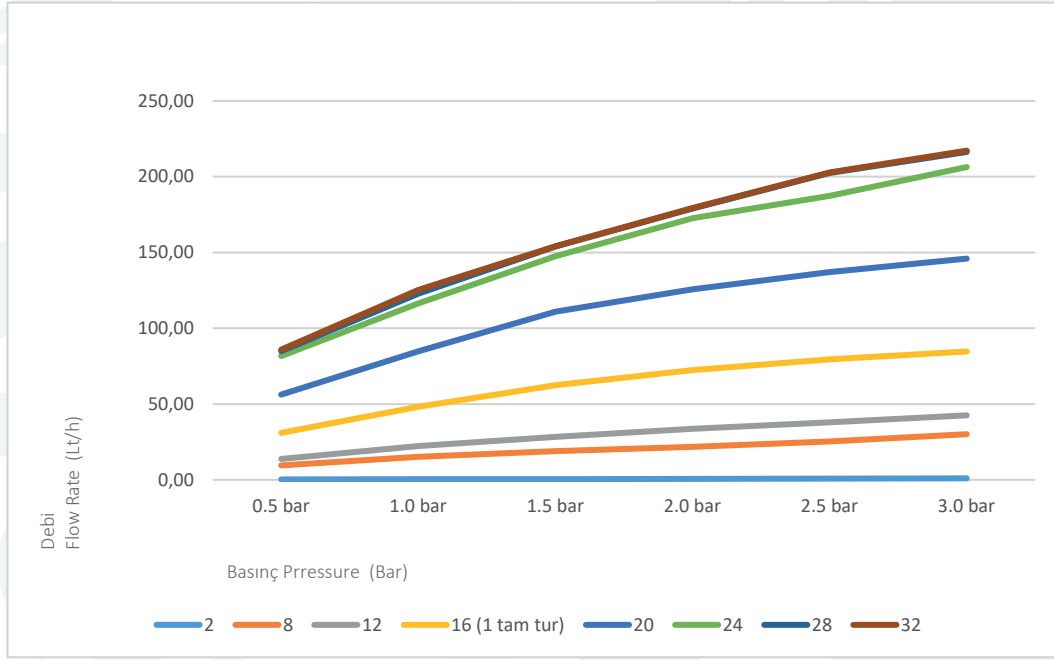

irritime

ONLINE DRIPPERS

HAT - 100

Code	ONLINE DRIPPER	Packaging-Box
HAT-100	0-100 lph	1.500

APPLICATIONS;

- Orchards, fruit crops, vegetables, nurseries & flowers.

Specifications;

- Openable Dripper ; Easy to clean by users.
- UV Resistant.
- Manufactured from virgin plastic for stable performance and longer life.
- Adjustable flow rate 0-100 Lt/h
- The number of drippers can easily be increased to meet a sufficient amount of water for your plant.

Debi (Flow Rate) Lt/h						
Klik	Basınç (Pressure) (BAR)					
Sayı	0.5 bar	1.0 bar	1.5 bar	2.0 bar	2.5 bar	3.0 bar
2	0,30	0,40	0,50	0,60	0,80	1,00
8	9,60	15,20	19,00	21,80	25,40	30,10
12	13,70	22,30	28,30	33,60	37,90	42,60
16	31,00	48,20	62,50	72,40	79,60	84,70
20	56,20	84,90	110,90	125,70	137,00	146,00
24	81,70	116,50	147,60	172,60	187,30	206,30
28	84,80	122,90	153,90	179,00	202,40	216,40
32	86,00	125,30	154,10	179,40	202,90	217,30