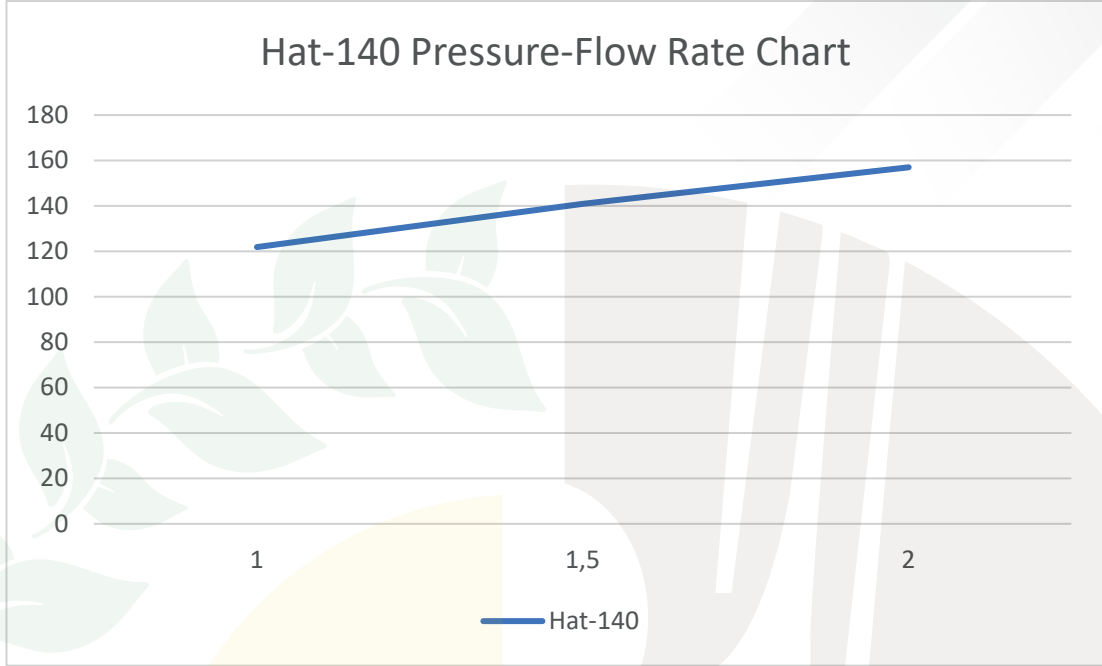

Specifications;

- It has been produced from high quality polypropylene raw material and it has resistance to impact
- Adjustable discharge according to the water requirements and growth stages.
- Total shut-off possible.
- Nominal operating pressure 1,5 bar, but discharge can be adjusted even at low pressures.
- Unique design prevents blockage of dripper in desert conditions.
- Available in 0 to 140 lph discharge.

irritime

ONLINE DRIPPERS

Hat-140 Pressure-Flow Rate Chart

INSTALLATION ;

- 3 mm Manual Punch can use for assembly the Online Dripper

Debi (Flow Rate)	Basınç (Pressure) (BAR)		
	1	1,5	2
Hat-140	122	141	157