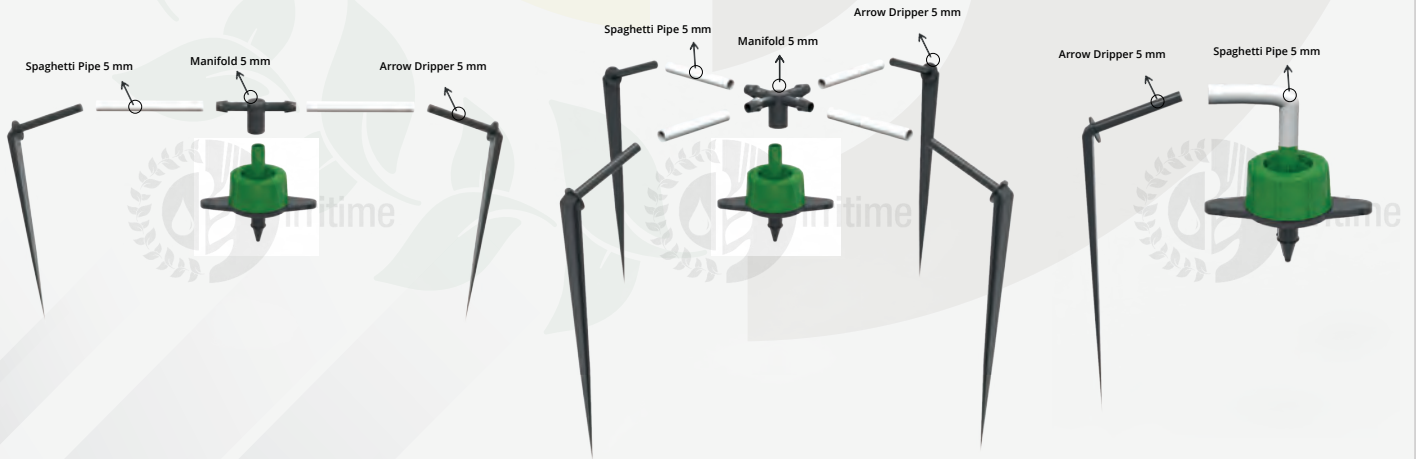

ELF PC Dripper;

Provides 100% homogeneous water and food distribution over a wide pressure range for more uniform and high throughput.

Ensures consistent flow rate and smooth operation.

The number of drippers can be easily increased to reach enough water for your plant.

Easy installation even on the most difficult surfaces without the use of a drill with its special design.

irritime

ELF PC DRIPPER

Application Areas;

- Openable Dropper; can be easily cleaned by users.

Self-cleaning:

Foreign matter
the system to ensure that the dropper
to make it work.

- High UV resistance.

- Stable performance and long
original for life

made of raw materials.

- Recommended filtration;

120 mesh - 130 micron.

- Production variation coefficient,
CVm < 5%, high field emission
ensures equality.

- Drill diameter 2.9 mm.

- 5mm Spaghetti Pipe connection.

ELF PC Multifunction output.

-With the new multifunctional ELF drippers, multiple outlets can be provided with 5 mm manifold types and 5 mm spaghetti tubes.